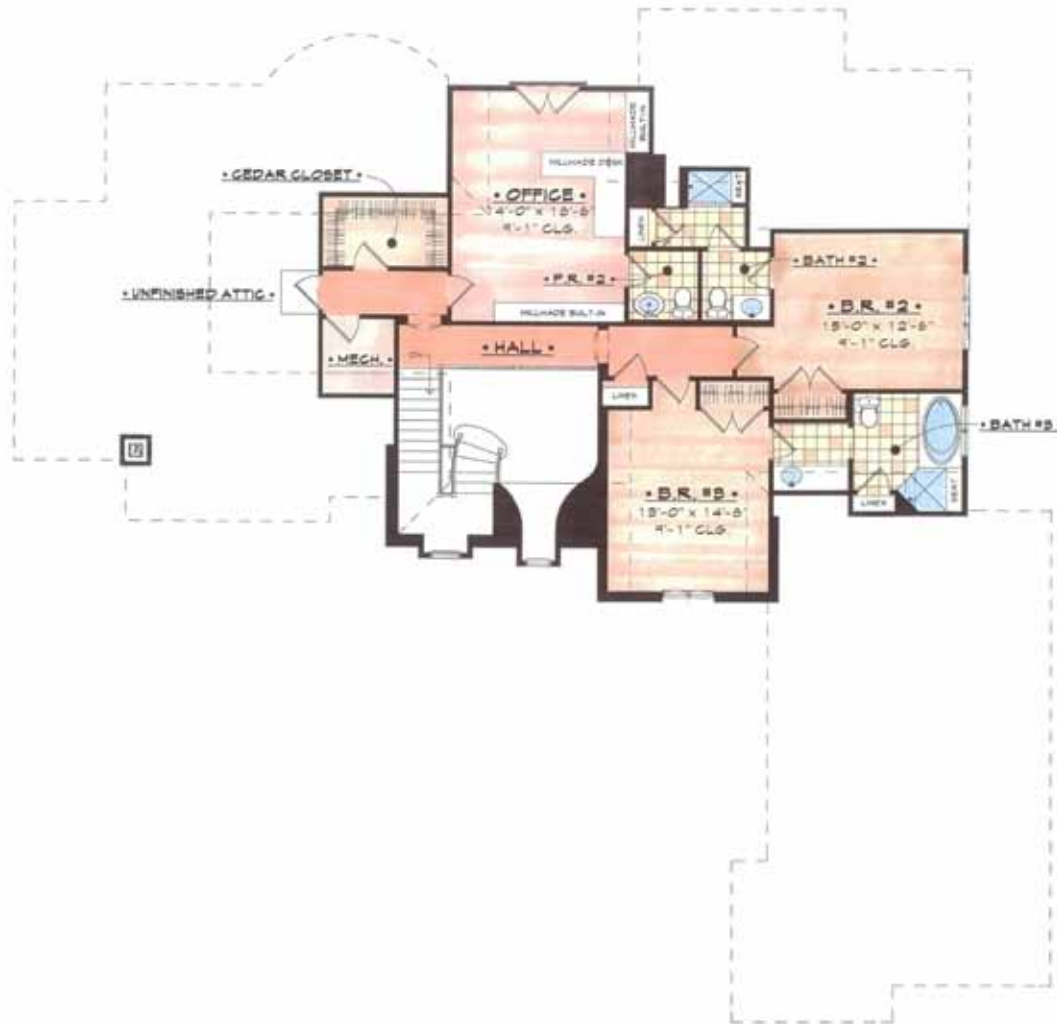

• F I R S T F L O O R P L A N •

SIMPLE ELEGANCE HOME
 © ORREN PICKELL DESIGN GROUP, INC. (9/18/2003)

FIRST FLOOR AREA: 2,800 sq. ft.
 TOTAL FLOOR AREA: 4,213 sq. ft.

• SECOND FLOOR PLAN •

SIMPLE ELEGANCE HOME
 © ORREN PICKELL DESIGN GROUP, INC. (9/18/2003)

SECOND FLOOR AREA: 2,419 sq. ft.
 TOTAL FLOOR AREA: 4,219 sq. ft.